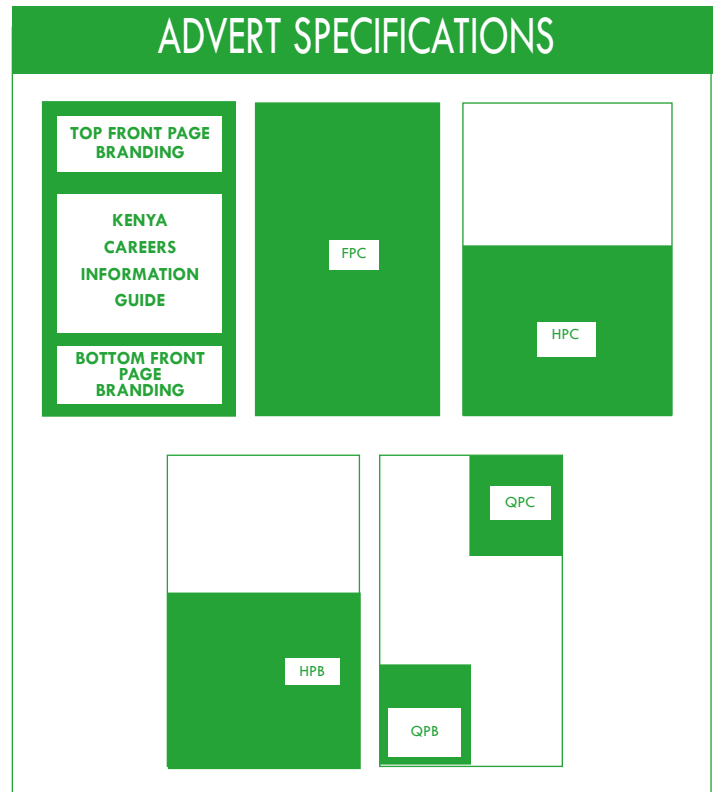

KENYA CAREERS INFORMATION GUIDE

3RD EDITION

ADVERTISING RATES		
SIZES	SPACE CODE	KSHS.
Full Page Colour	FPC	139,200
Half Page Colour	HPC	73,080
Quarter Page Colour	QPC	40,600
Half Page Blue	HPH-B	58,000
Quarter Page Blue	QPH-B	34,800
Inside Front Cover	IFC	174,000
Inside Back Cover	IBC	162,400
Back Cover	BC	174,000
Top Front Page Branding	6cm x 18 cm + 2 Full Page Colour +	417,600 +
Bottom Front Page Branding	6cm x 18cm + 2 Full Page Colour +	417,600 +
One Top Section Page Branding + Full Page Colour	One TSB + FPC +	179,800 +
One Bottom Section Page Branding + Full Page Colour	One TSB + FPC +	179,800 +

ADVERTISING ON WWW.KENYACAREERSGUIDE.CO.KE

Homepages	
Typet of Banner	Cost Per Month (Ksh.)
Block Banner	8,500
Banner	6,500
Logo Link	4,500

Minimum period available is 6 months

Sectionpages	
Type of Space	Cost Per Month (Ksh.)
Block Banner	5,500
Banner	4,500
Logo Link	3,500
Featured Listing	2,500

Tick as appropriate. All rates net of 16% VAT

Banner: 250x90 (Pixels)
Block Banner:250x250 (Pixels)

Logo Link

Featured Listing: Top in the alphabetical listing